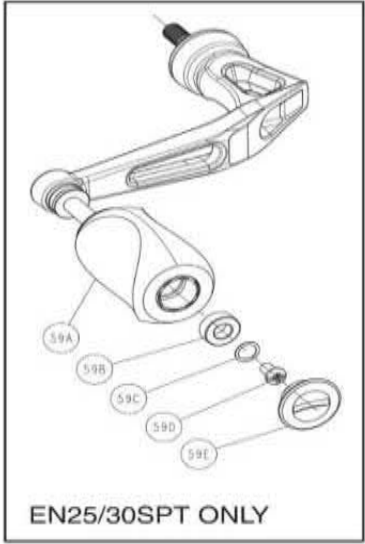

## QUANTUM EN25SPT PART LIST

Key #	Description	Part No.	Qty	Key #	Description	Part No.	Qty
1	Drag Knob Assembly	WAB332-05	1	31	Ball Bearing Retainer Screw	QAE123-01	2
2	Spool Kit Include	UAE421-01	1	32	One Way Clutch Spring	QAE216-01	1
	2A - Retaining Ring	RQ038-01	1	33	Ball Bearing Retainer	QAE040-01	1
	2B - Drag Washer "D"	RQ080-02	1	34	Gear Kit Include	NA	
	2C - Drag Washer "B"	CO033-01	3		34A - Pinion	UAE011-01	1
	2D - Drag Washer "A"	RQ081-01	1		34B - Drive Gear	UAE012-01	1
	2E - Drag Washer "D"	RQ080-01	1	35	Dust Cap	UAE054-01	1
	2F - Spool Bushing	PG141-01	1	36	Screw	QAE107-02	6
	2G - Spool Assembly	UAE321-01	1	37	Body Cosmetic ring_R	UAE142-01	1
3	Spool Adjust Washer	PG030-01	2	38	Ball Bearing	CH027-05	2
4	Spool Washer	PG080-01	1	39	Drive Gear Adjust Washer	PG105-03	1
5	Spool Click Spring	PG114-01	1	40	Body Cosmetic ring_L	UAE161-01	1
6	Clicker Holder	PG110-01	1	41	Body	UAE001-01	1
7	Screw	RQ094-01	1	42	Trip Bumper Screw	UAA123-06	1
8	Main Shaft	UAE015-01	1	43	Trip Bumper	QAE119-01	1
9	Rotor Nut	QAE006-01	1	44	A/R Cam	QAE090-01	1
10	Cam	WAB163-01	1	45	Coil Spring	QAE049-01	1
11	Coil Spring	WAB148-01	1	46	A/R Switch	QAE059-02	1
12	Kick Lever	UAE019-01	1	47	Guide Pin	UAE211-01	1
13	Rotor Cover	UAE087-01	1	48	Screw	RQ100-01	1
14	Rotor Cover Screw	GU077-03	1	49	O/S Slider	UAE025-01	1
15	Bail Assembly	WAB347-05	1	50	O/S Gear Fixed Pin	QAE149-01	1
16	Line Roller	PQ004-03	1	51	O/S Gear Washer	QAE026-01	1
17	Ball Bearing	DT202-05	1	52	O/S Gear Bushing	QAE158-01	1
18	Line Roller Washer	PQ102-51	1	53	O/S Gear Assembly	UAE353-01	1
19	Line Roller Collar	PQ102-01	1	54	O/S Gear Ball Bearing	CT157-07	1
20	Arm Lever	WAB007-05	1	55	O/S Gear Screw	QAE111-01	1
21	Line Roller Screw	AQ108-01	1	56	Rear Cap	UAE250-01	1
22	Ball Bearing	BAA158-01	2	57	Screw	QAE057-02	1
23	Pin	WAB042-04	2	58	Screw	QAE050-02	1
24	E-Clip	GH034-01	2	59	Handle Assembly	UAE318-01	1
25	Rotor	UAE009-01	1		Handle Knob Kit Include (EN Only)	NA	
26	Ball Bearing Holder Screw	QAE061-02	2		59A - Handle Knob Assembly	WAB313-06	1
27	Ball Bearing Holder	UAE122-01	2		59B - Bushing	PG158-01	1
28	Rotor Adjust Washer	PG105-04	1		59C - Washer	DH133-01	1
29	Pinion Ball Bearing	ZG028-05	2		59D - Screw	QW123-01	1
30	One Way Clutch Kit Include	NA			59E - Handle Knob Cap	WAB138-01	1
	30A - Clutch Assembly	QAE363-01	1				
	30B - Clutch Sleeve	QAE139-01	1				