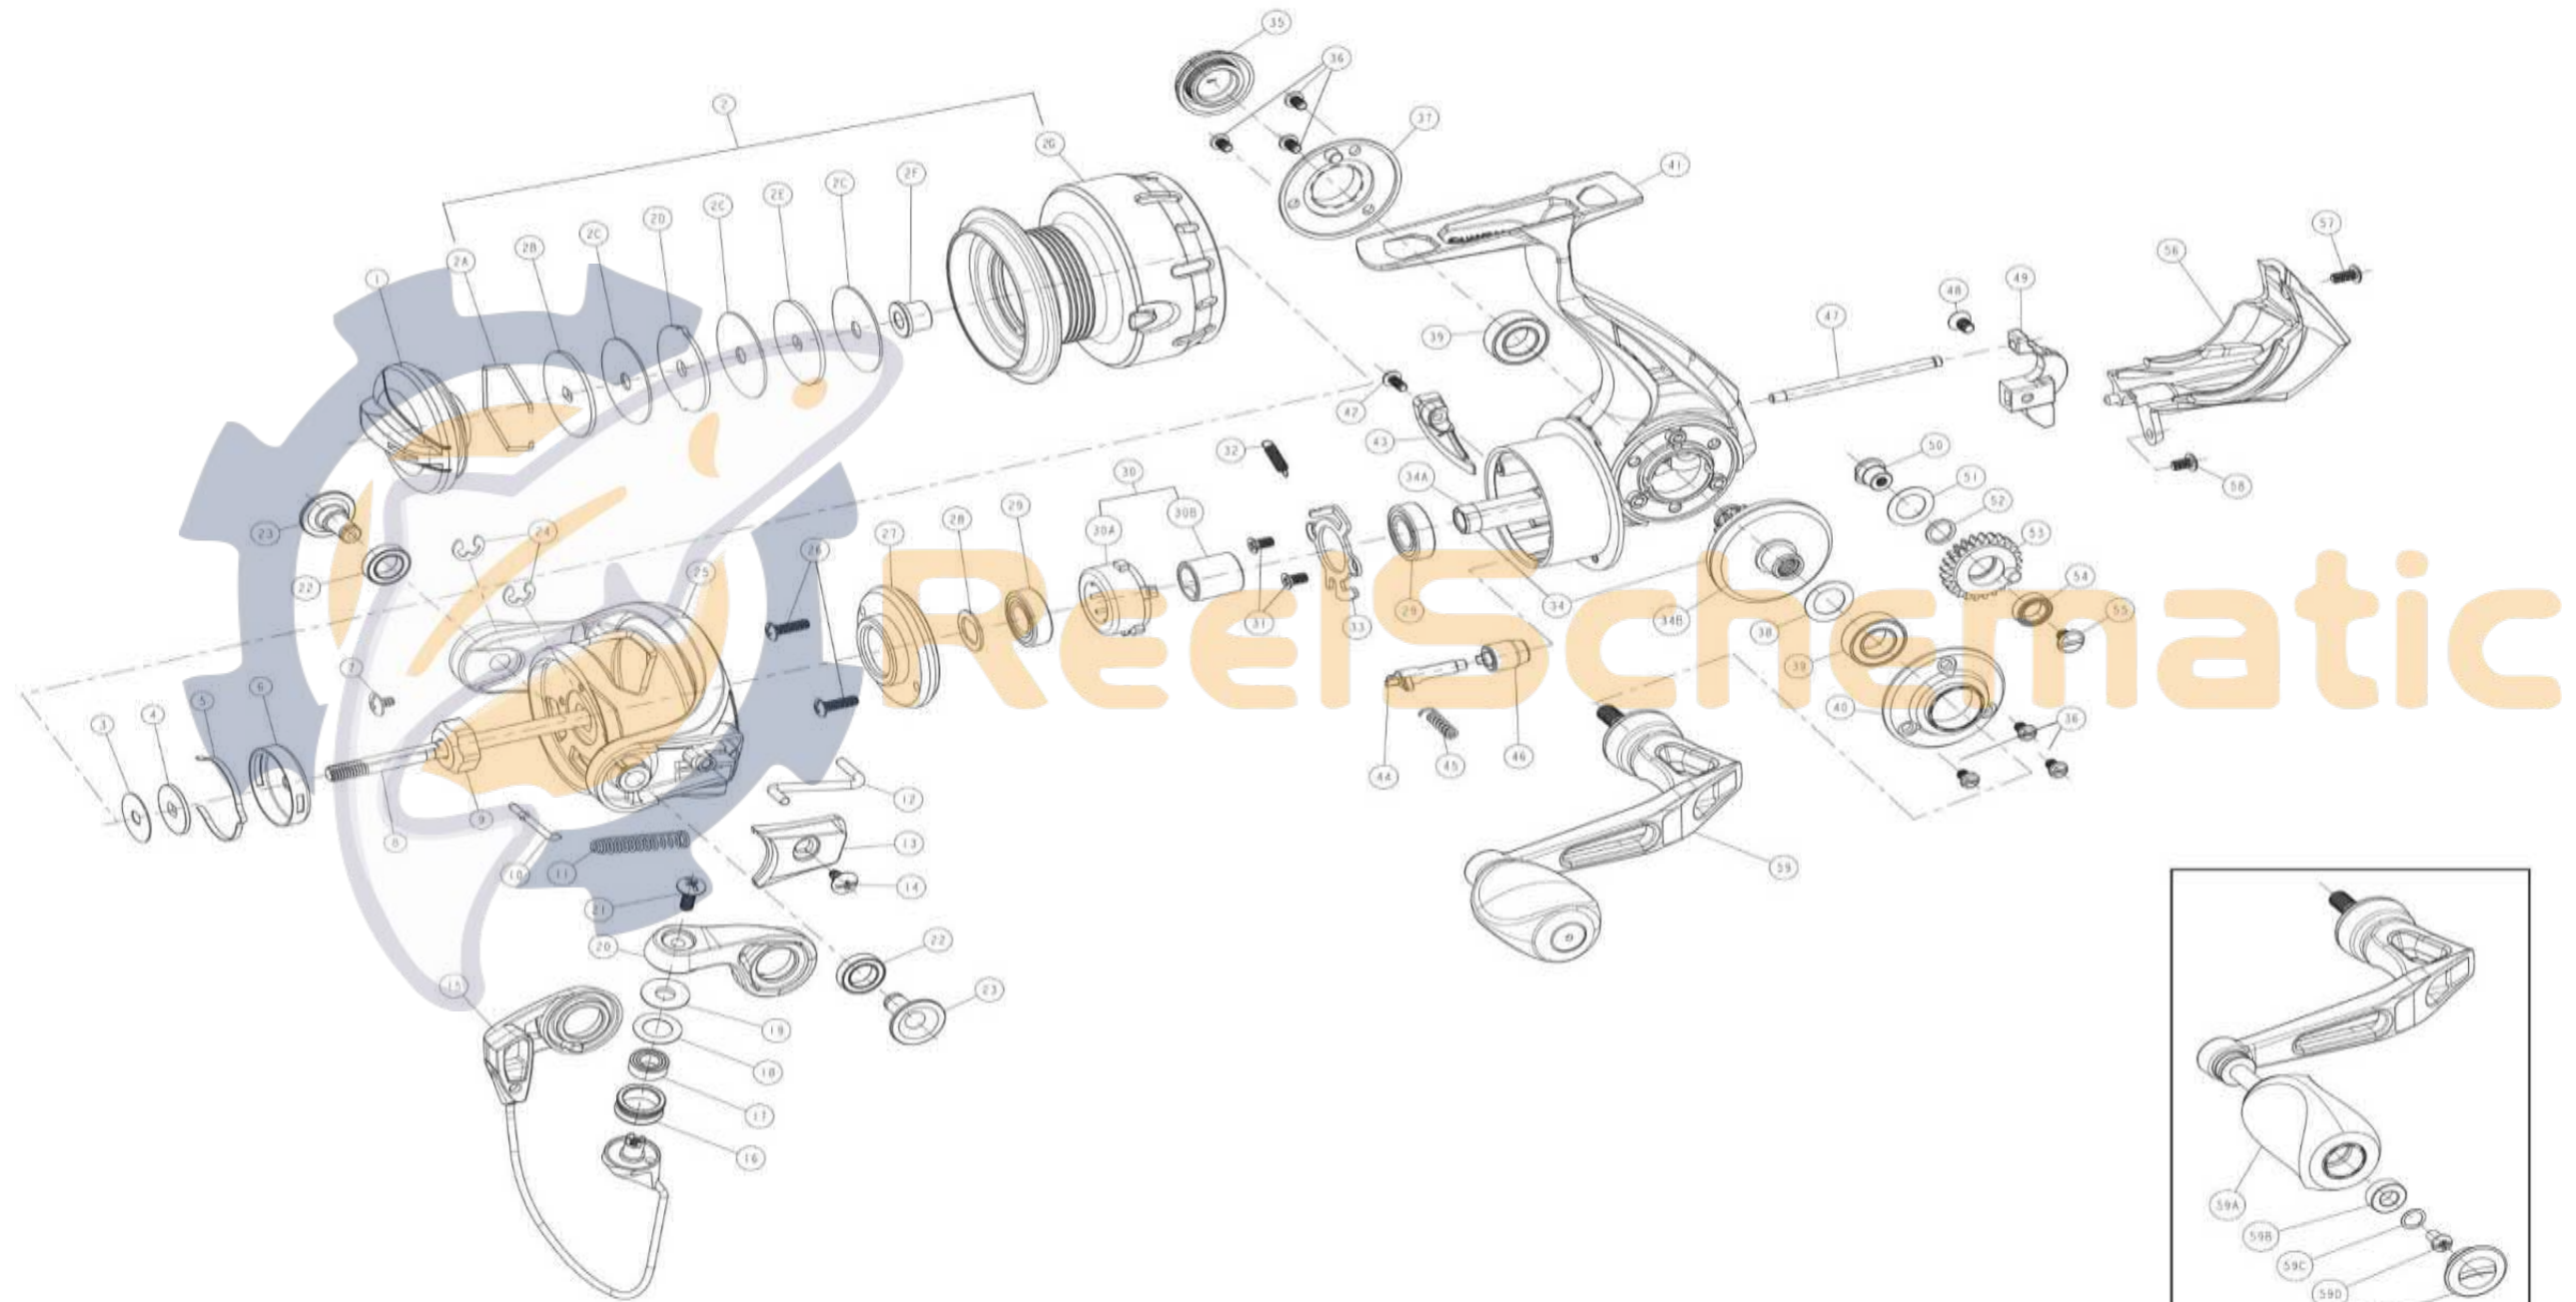

## QUANTUM EN25SPT PART LIST

Key #	Description	Part No.	Qty	Key #	Description	Part No.	Qty
1	Drag Knob Assembly	WAB332-05	1	31	Ball Bearing Retainer Screw	QAE123-01	2
2	Spool Kit Include	UAE421-01	1	32	One Way Clutch Spring	QAE216-01	1
	2A - Retaining Ring	RQ038-01	1	33	Ball Bearing Retainer	QAE040-01	1
	2B - Drag Washer "D"	RQ080-02	1	34	Gear Kit Include	NA	
	2C - Drag Washer "B"	CO033-01	3		34A - Pinion	UAE011-01	1
	2D - Drag Washer "A"	RQ081-01	1		34B - Drive Gear	UAE012-01	1
	2E - Drag Washer "D"	RQ080-01	1	35	Dust Cap	UAE054-01	1
	2F - Spool Bushing	PG141-01	1	36	Screw	QAE107-02	6
	2G - Spool Assembly	UAE321-01	1	37	Body Cosmetic ring_R	UAE142-01	1
3	Spool Adjust Washer	PG030-01	2	38	Ball Bearing	CH027-05	2
4	Spool Washer	PG080-01	1	39	Drive Gear Adjust Washer	PG105-03	1
5	Spool Click Spring	PG114-01	1	40	Body Cosmetic ring_L	UAE161-01	1
6	Clicker Holder	PG110-01	1	41	Body	UAE001-01	1
7	Screw	RQ094-01	1	42	Trip Bumper Screw	UAA123-06	1
8	Main Shaft	UAE015-01	1	43	Trip Bumper	QAE119-01	1
9	Rotor Nut	QAE006-01	1	44	A/R Cam	QAE090-01	1
10	Cam	WAB163-01	1	45	Coil Spring	QAE049-01	1
11	Coil Spring	WAB148-01	1	46	A/R Switch	QAE059-02	1
12	Kick Lever	UAE019-01	1	47	Guide Pin	UAE211-01	1
13	Rotor Cover	UAE087-01	1	48	Screw	RQ100-01	1
14	Rotor Cover Screw	GU077-03	1	49	O/S Slider	UAE025-01	1
15	Bail Assembly	WAB347-05	1	50	O/S Gear Fixed Pin	QAE149-01	1
16	Line Roller	PQ004-03	1	51	O/S Gear Washer	QAE026-01	1
17	Ball Bearing	DT202-05	1	52	O/S Gear Bushing	QAE158-01	1
18	Line Roller Washer	PQ102-51	1	53	O/S Gear Assembly	UAE353-01	1
19	Line Roller Collar	PQ102-01	1	54	O/S Gear Ball Bearing	CT157-07	1
20	Arm Lever	WAB007-05	1	55	O/S Gear Screw	QAE111-01	1
21	Line Roller Screw	AQ108-01	1	56	Rear Cap	UAE250-01	1
22	Ball Bearing	BAA158-01	2	57	Screw	QAE057-02	1
23	Pin	WAB042-04	2	58	Screw	QAE050-02	1
24	E-Clip	GH034-01	2	59	Handle Assembly	UAE318-01	1
25	Rotor	UAE009-01	1		Handle Knob Kit Include (EN Only)	NA	
26	Ball Bearing Holder Screw	QAE061-02	2		59A - Handle Knob Assembly	WAB313-06	1
27	Ball Bearing Holder	UAE122-01	2		59B - Bushing	PG158-01	1
28	Rotor Adjust Washer	PG105-04	1		59C - Washer	DH133-01	1
29	Pinion Ball Bearing	ZG028-05	2		59D - Screw	QW123-01	1
30	One Way Clutch Kit Include	NA			59E - Handle Knob Cap	WAB138-01	1
	30A - Clutch Assembly	QAE363-01	1				
	30B - Clutch Sleeve	QAE139-01	1				